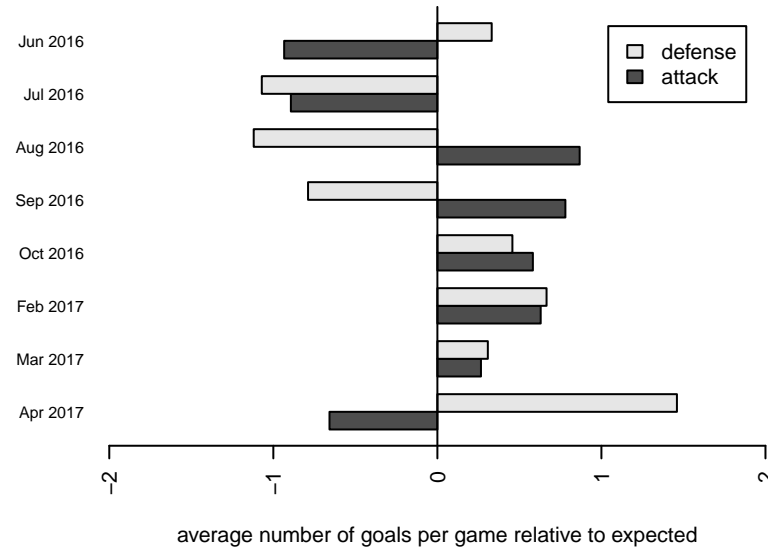

Performance relative to 13 month average