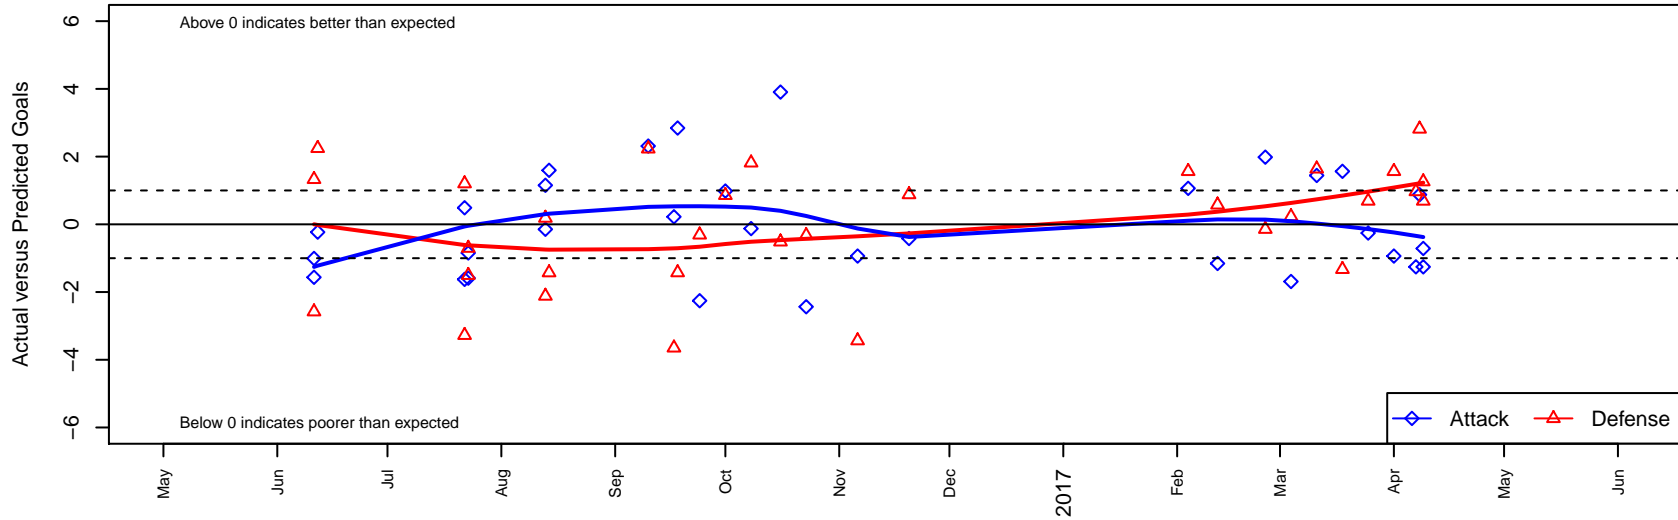

MRFC Blue B04

Mount Rainier FC
 Sumner, WA
 B04 total strength=628
 attack=0.81 defense=0.37
 fall league = PSPL Copa U13
 spr league = Spr PSPL Copa U13
 notes= Carlier 2016

alt names used:
 MRFC B04 CARLIER
 MRFC B04 CARLIER (WA)
 MRFC B04 Carlier
 MRFC B04 Carlier
 MRFC B04 Carlier
 MRFC B04 CARLIER (WA)

Venues played:
 2016 Starfire Spring Classic BU13 Silver
 2016 Oswego Nike Cup Bronze U13
 2016 Central WA Super Cup U13 Gold
 2016 PSPL Copa U13
 2016 Spr PSPL Copa U13
 2016 WA Cup U13 Bronze U13

MRFC Blue B04
 Dots are actual minus expected GF (blue circles) and GA (red triangles).
 Blue line is smoothed change in attack strength. Red is smoothed change in defense strength.

**attack and defense variance (black dot)
relative to other teams
and top 10 in region**

**attack and defense rating
relative to others at age
and all opponents in last 13 months**

Performance relative to 13 month average