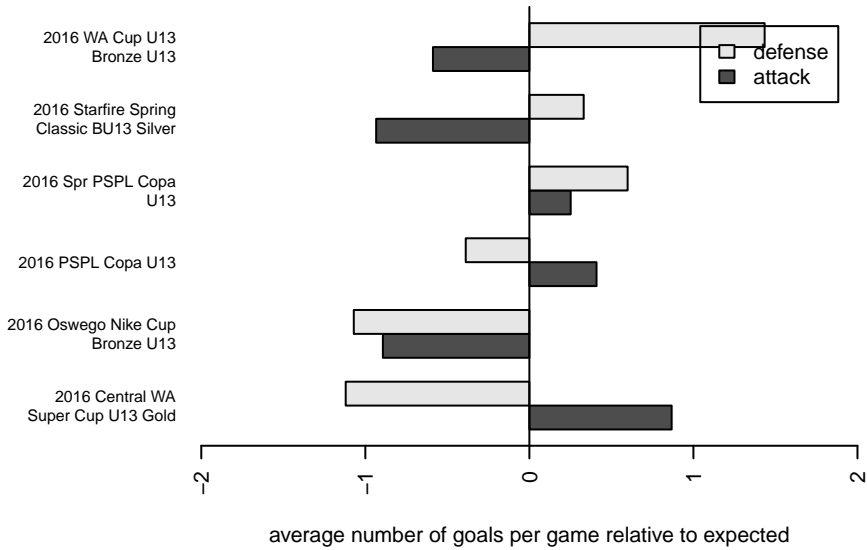

Venues played:
 2016 Starfire Spring Classic BU13 Silver
 2016 Oswego Nike Cup Bronze U13
 2016 Central WA Super Cup U13 Gold
 2016 PSPL Copa U13
 2016 Spr PSPL Copa U13
 2016 WA Cup U13 Bronze U13

MRFC Blue B04
 Dots are actual minus expected GF (blue circles) and GA (red triangles).
 Blue line is smoothed change in attack strength. Red is smoothed change in defense strength.

**attack and defense variance (black dot)
relative to other teams
and top 10 in region**

**attack and defense rating
relative to others at age
and all opponents in last 13 months**

Performance relative to 13 month average