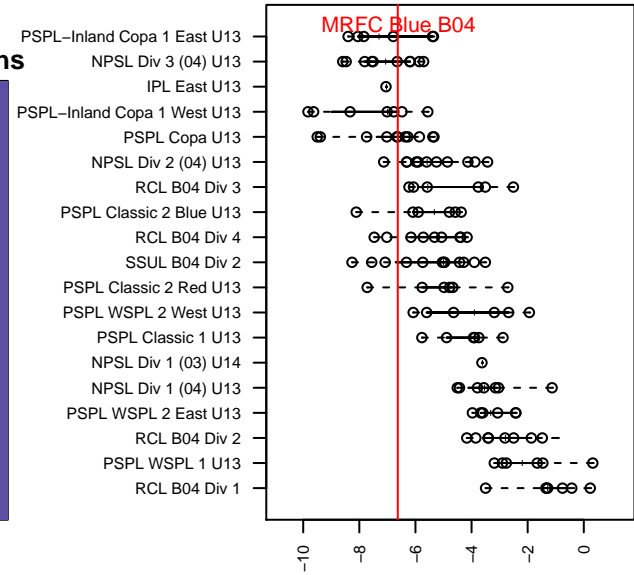

MRFC Blue B04

Mount Rainier FC
 Sumner, WA
 B04 total strength=628
 attack=0.81 defense=0.37
 fall league = PSPL Copa U13
 spr league = Spr PSPL Copa U13
 notes= Carlier 2016

alt names used:
 MRFC B04 CARLIER
 MRFC B04 CARLIER (WA)
 MRFC B04 Carlier
 MRFC B04 Carlier
 MRFC B04 Carlier
 MRFC B04 CARLIER (WA)

Venues played:
 2016 Starfire Spring Classic BU13 Silver
 2016 Oswego Nike Cup Bronze U13
 2016 Central WA Super Cup U13 Gold
 2016 PSPL Copa U13
 2016 Spr PSPL Copa U13
 2016 WA Cup U13 Bronze U13

MRFC Blue B04
 Dots are actual minus expected GF (blue circles) and GA (red triangles).
 Blue line is smoothed change in attack strength. Red is smoothed change in defense strength.

**attack and defense variance (black dot)
relative to other teams
and top 10 in region**

**attack and defense rating
relative to others at age
and all opponents in last 13 months**

Performance relative to 13 month average